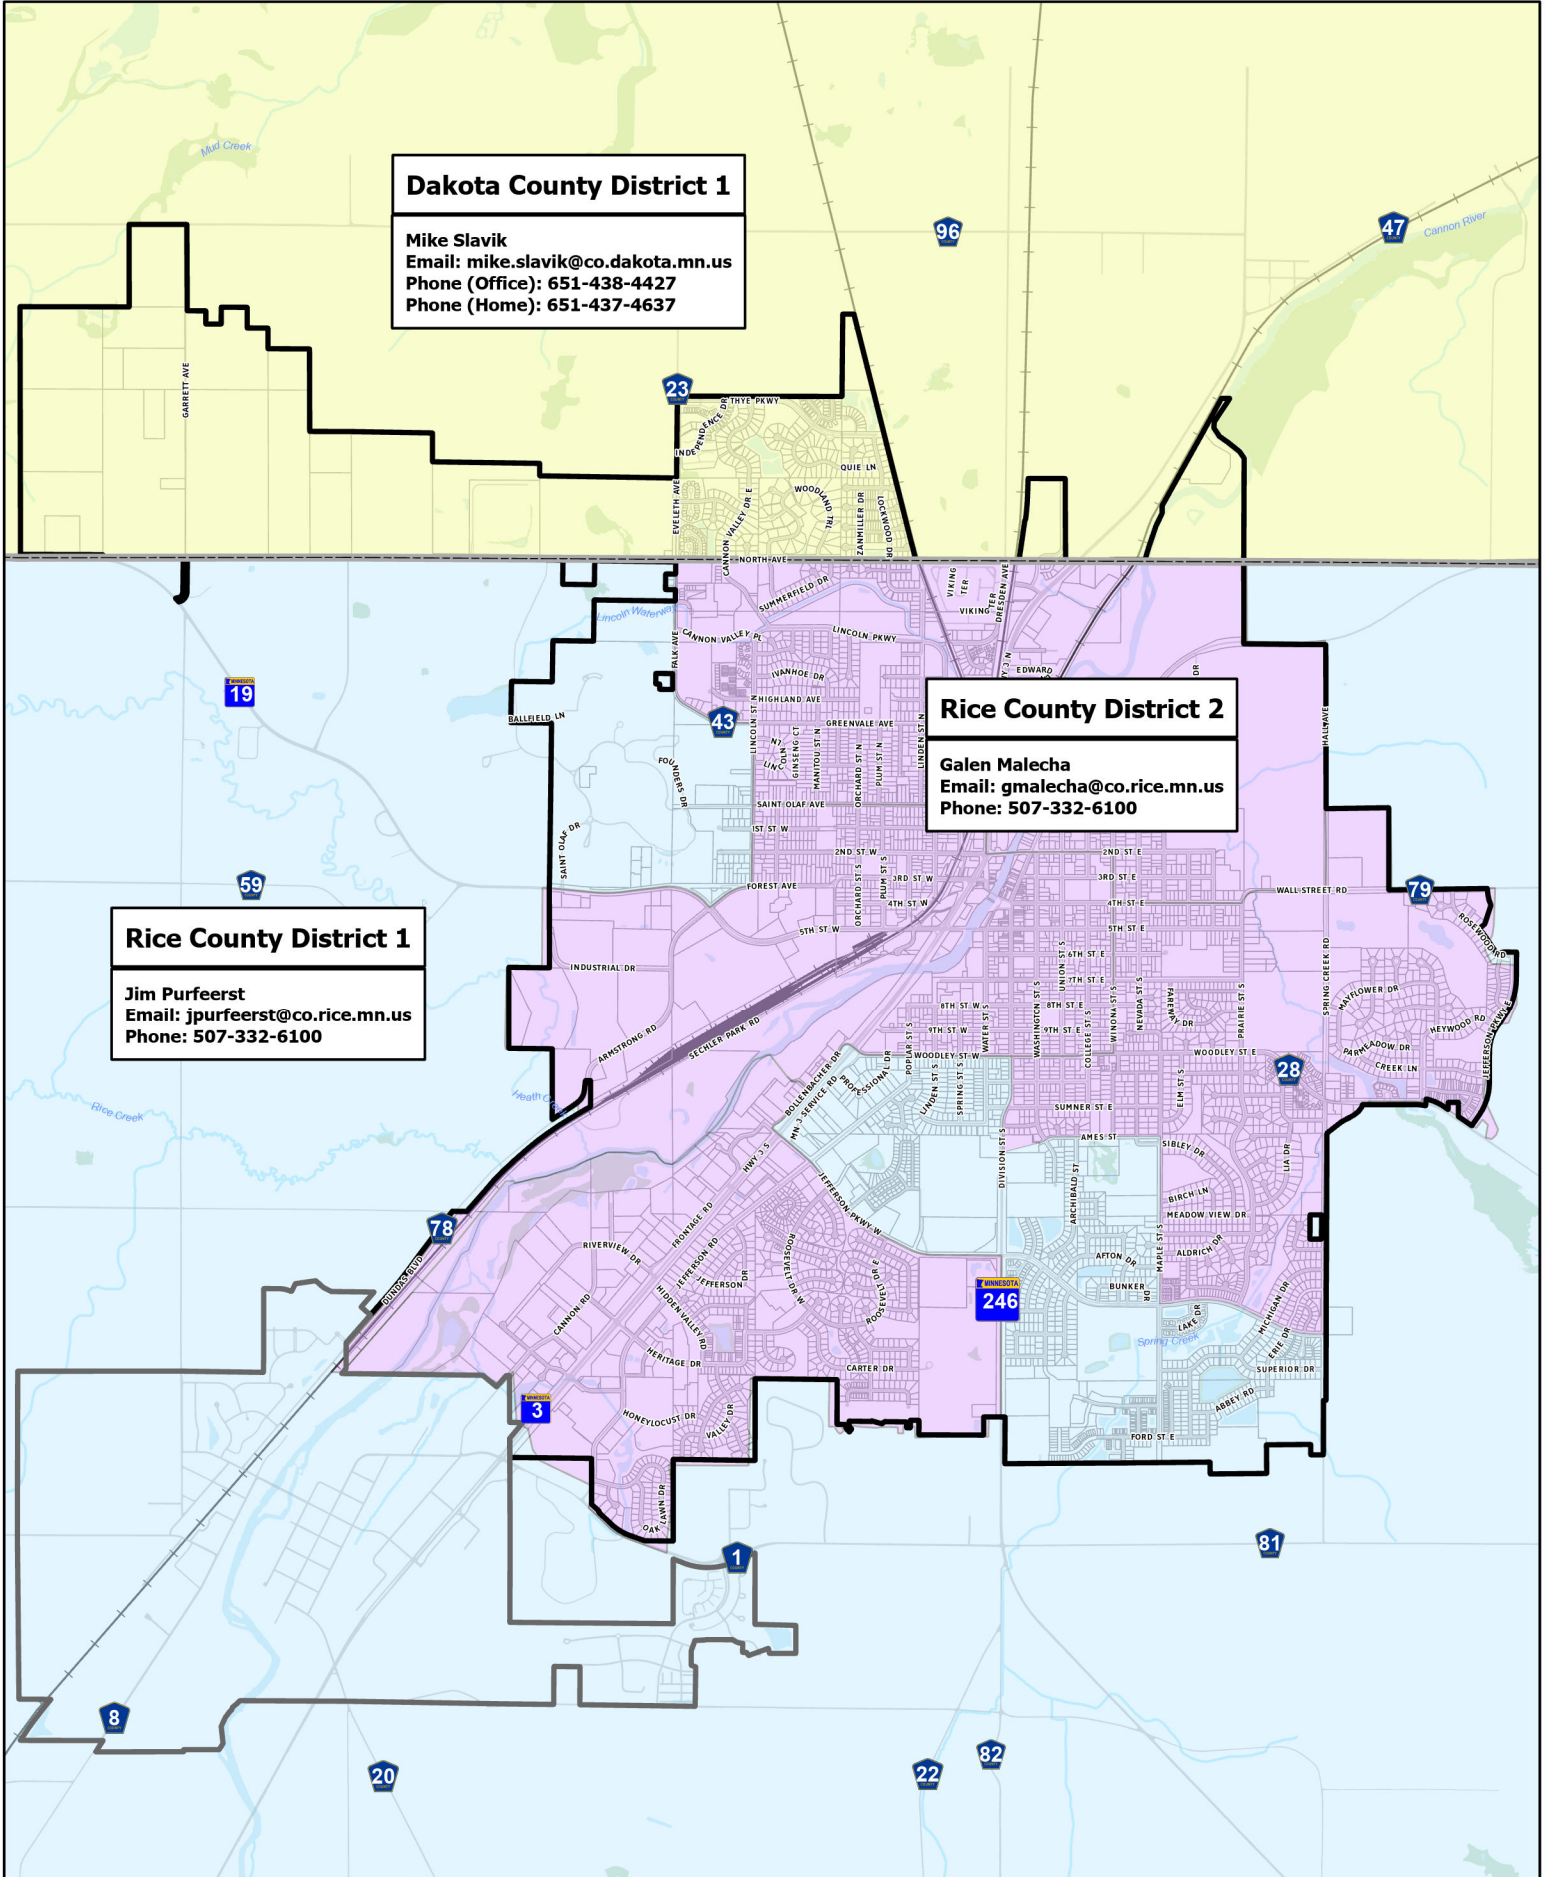

City of Northfield County Commissioner District Map

- Rice County Commissioner Districts
- District 1
 - District 2
 - District 3
- Boundaries
- City of Northfield
 - City of Dundas
 - County Boundary

1/21/2022

Dakota County District 1

Mike Slavik
 Email: mike.slavik@co.dakota.mn.us
 Phone (Office): 651-438-4427
 Phone (Home): 651-437-4637

Rice County District 2

Galen Malecha
 Email: gmalecha@co.rice.mn.us
 Phone: 507-332-6100

Rice County District 1

Jim Purfeerst
 Email: jpurfeerst@co.rice.mn.us
 Phone: 507-332-6100