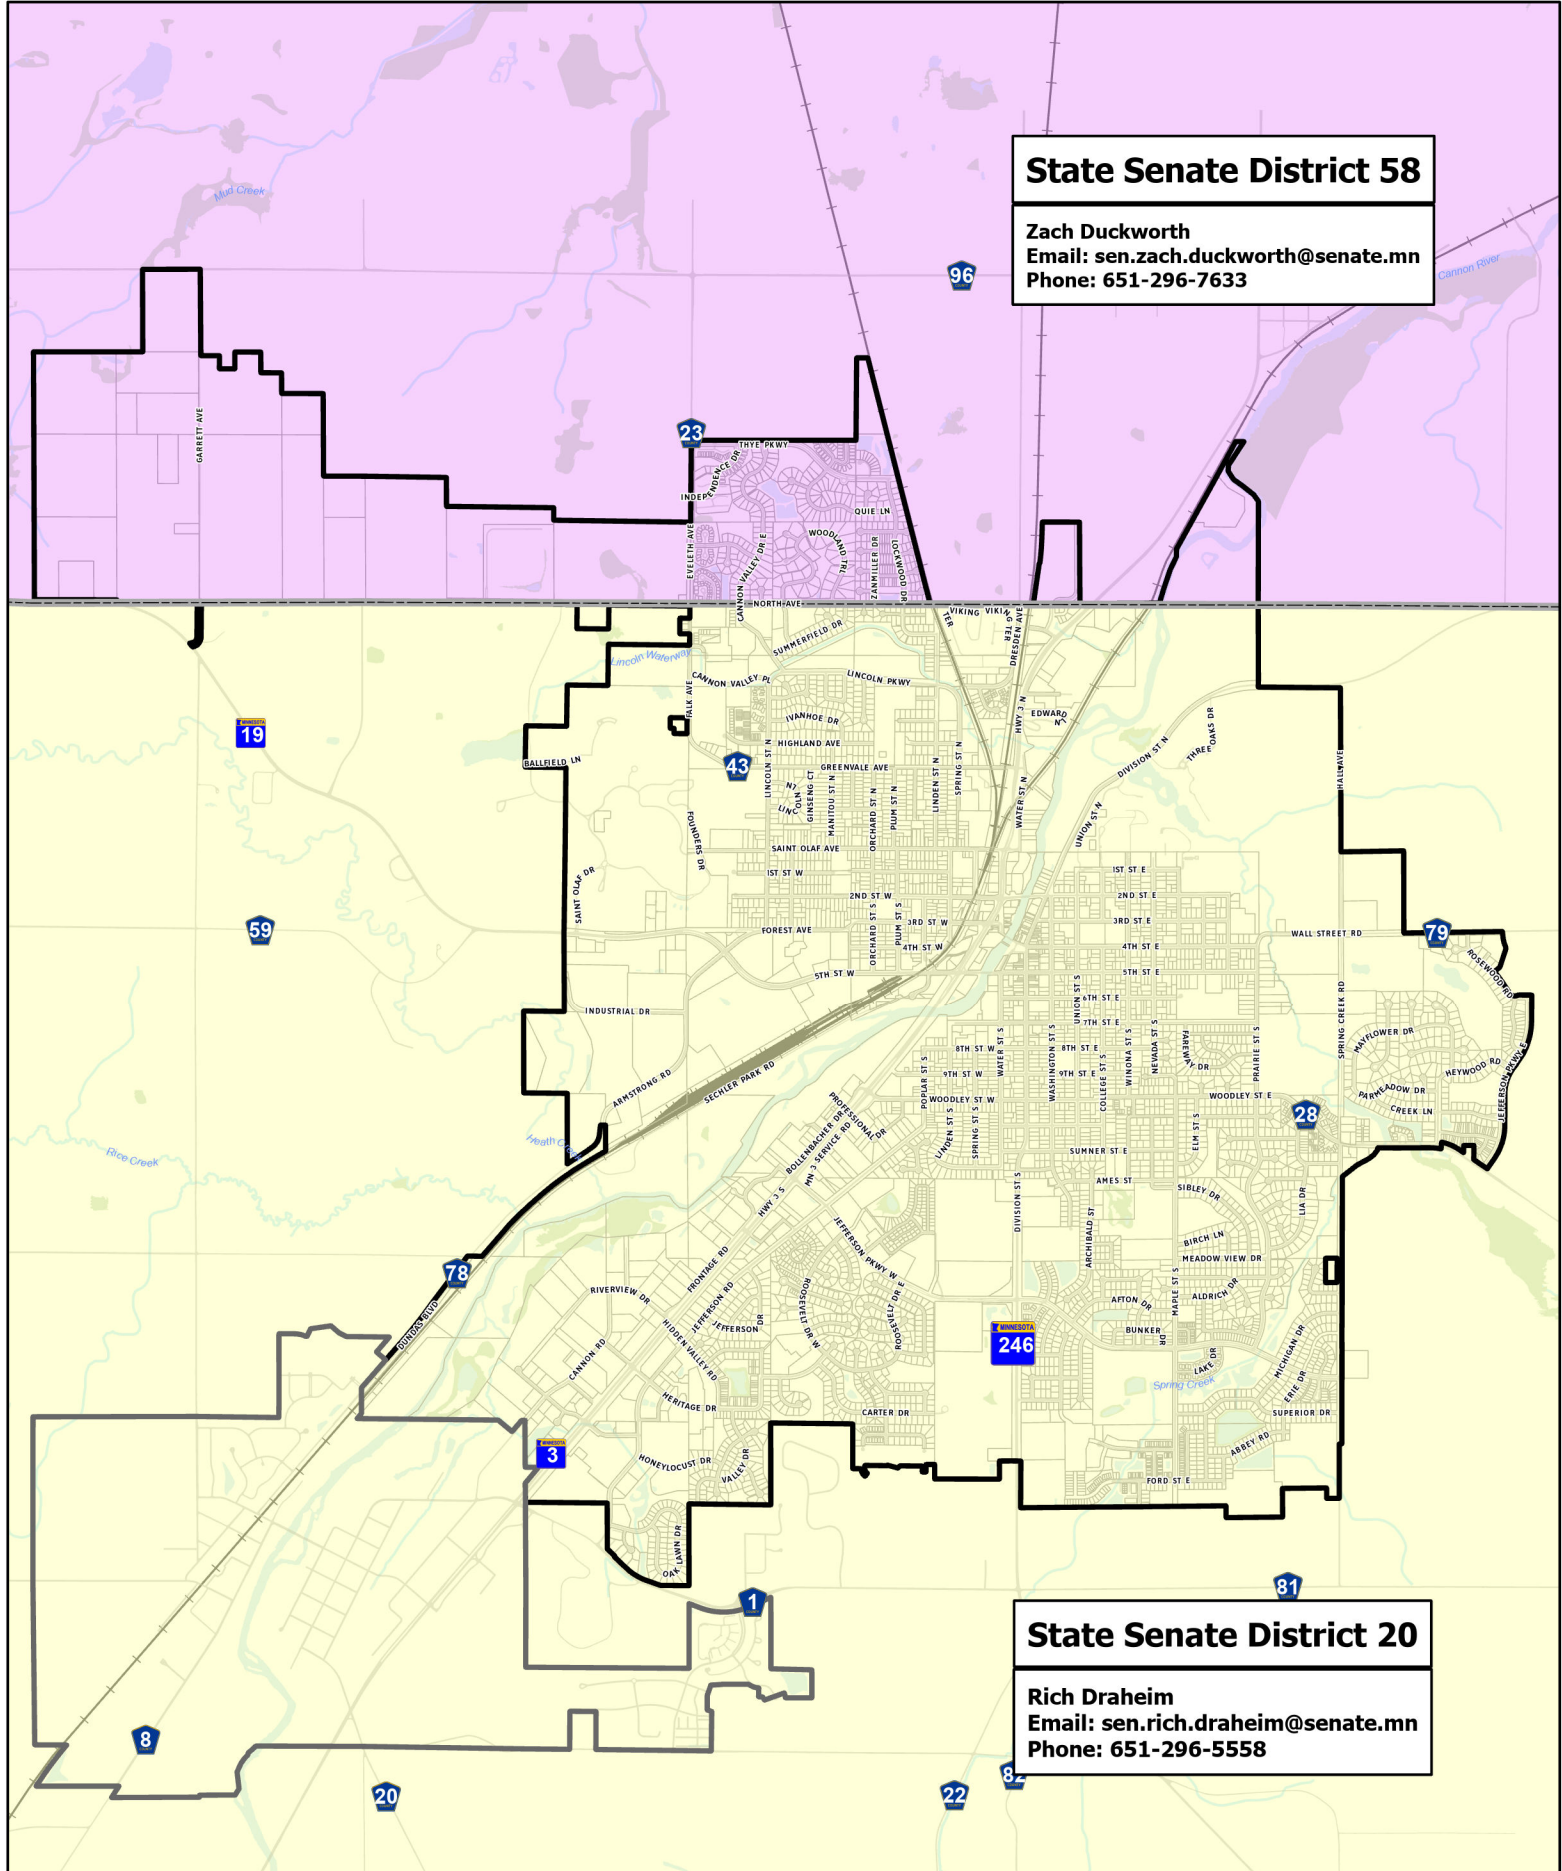

City of Northfield State Senate District Map

State Senate Districts

- District 20
- District 58

Boundaries

- City of Northfield
- City of Dundas
- County Boundary

1/26/2022

State Senate District 58

Zach Duckworth
 Email: sen.zach.duckworth@senate.mn
 Phone: 651-296-7633