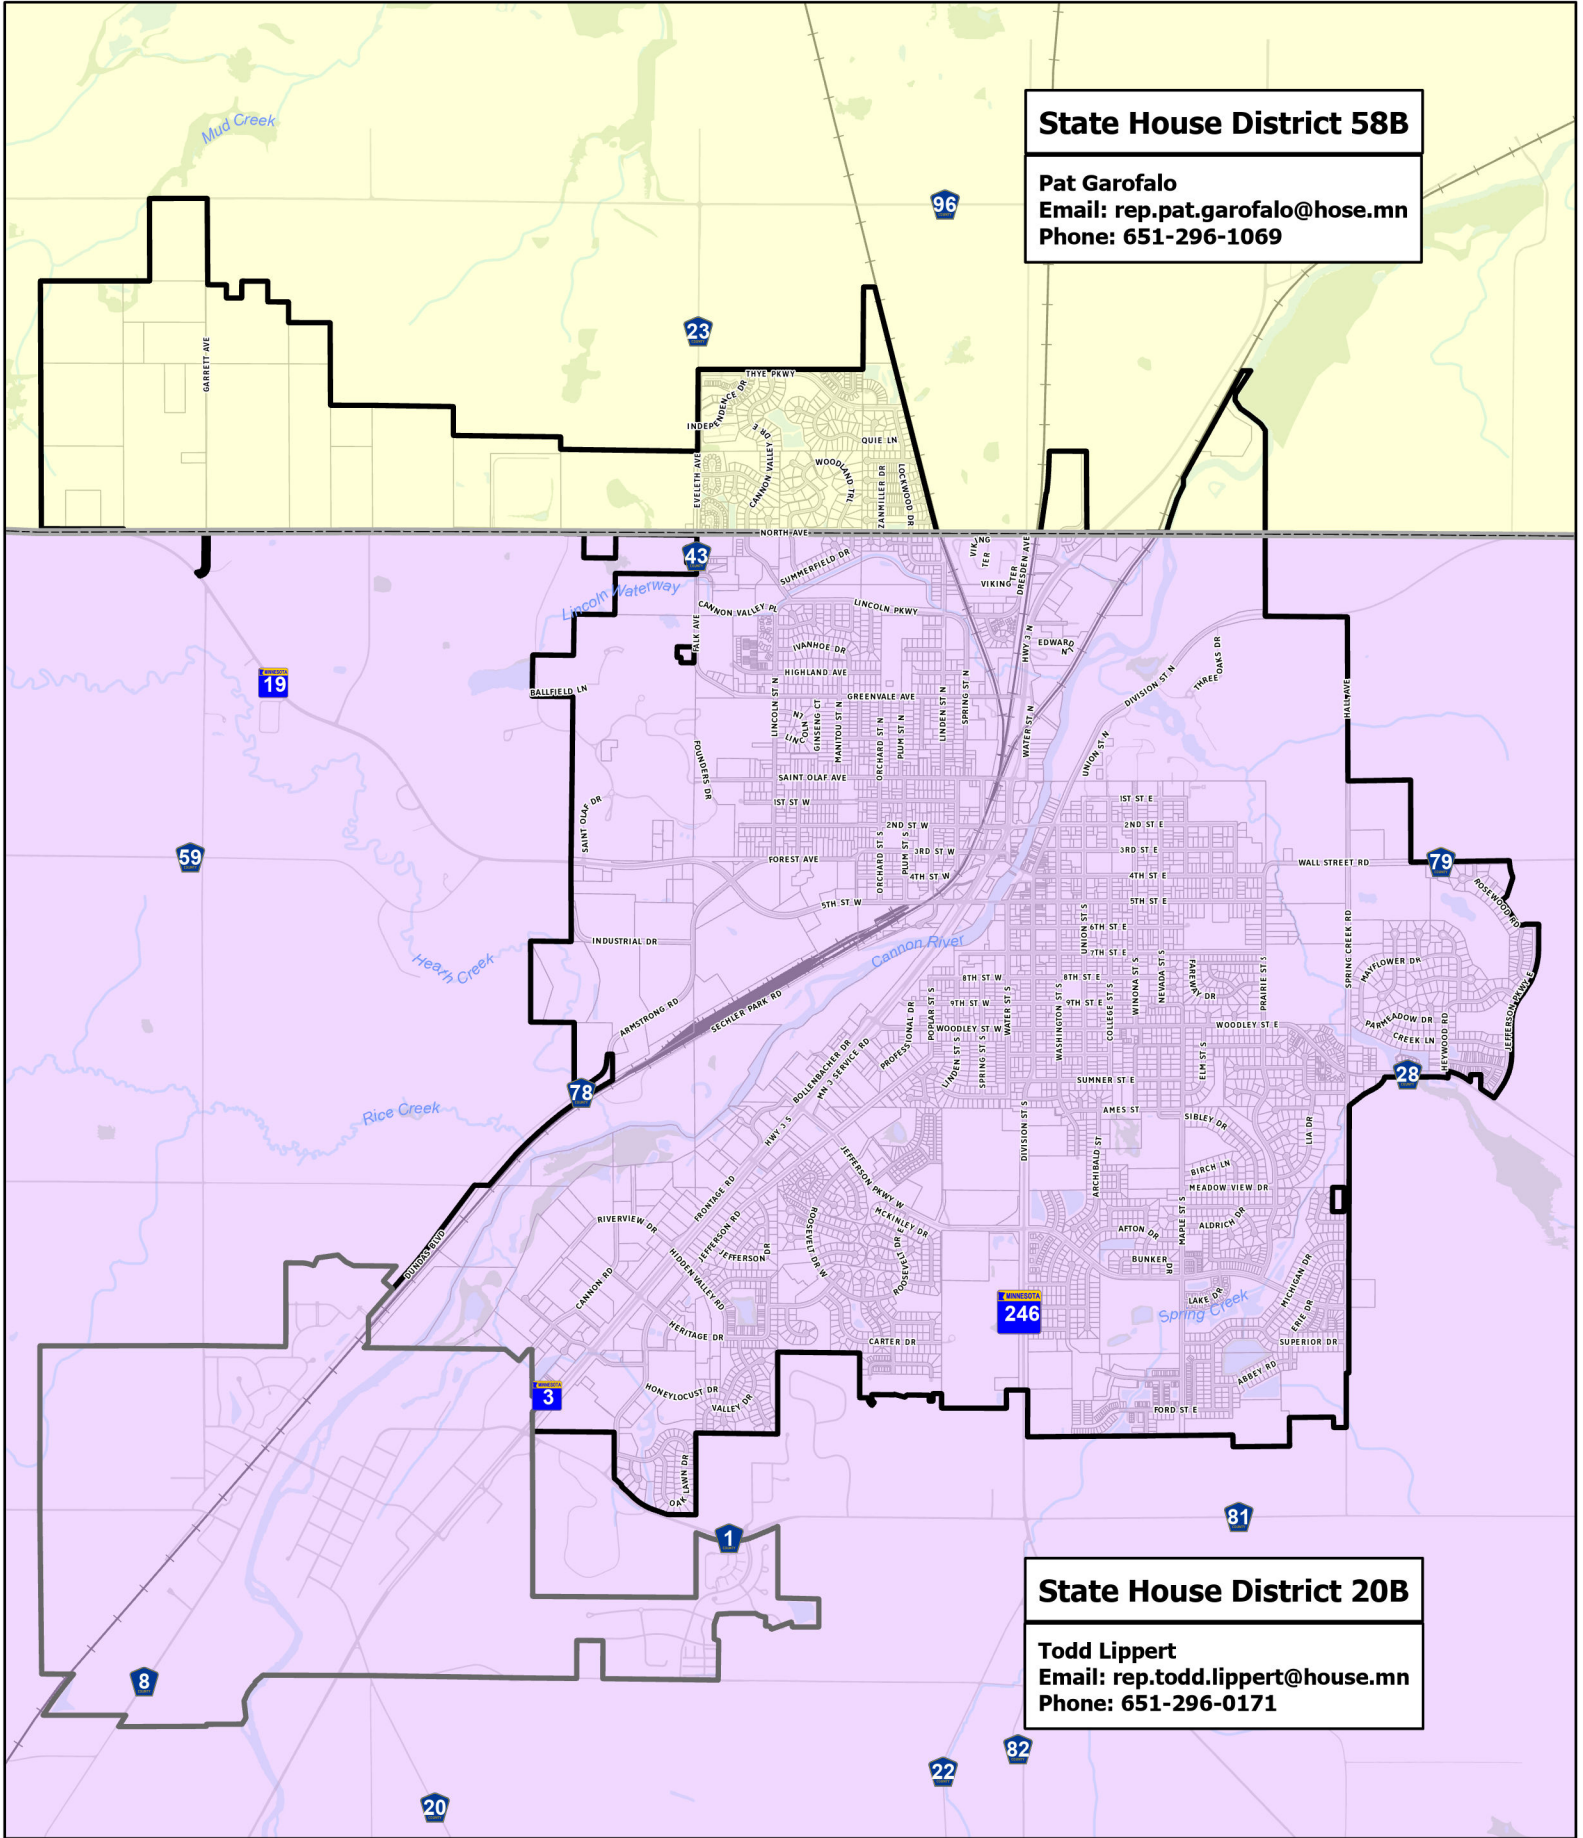

City of Northfield State House of Representatives District Map

Minnesota House of Representatives Districts

District 20B

District 58B

Boundaries

City of Northfield

City of Dundas

County Boundary

1/21/2022

State House District 58B
Pat Garofalo
Email: rep.pat.garofalo@hose.mn
Phone: 651-296-1069

State House District 20B
Todd Lippert
Email: rep.todd.lippert@house.mn
Phone: 651-296-0171