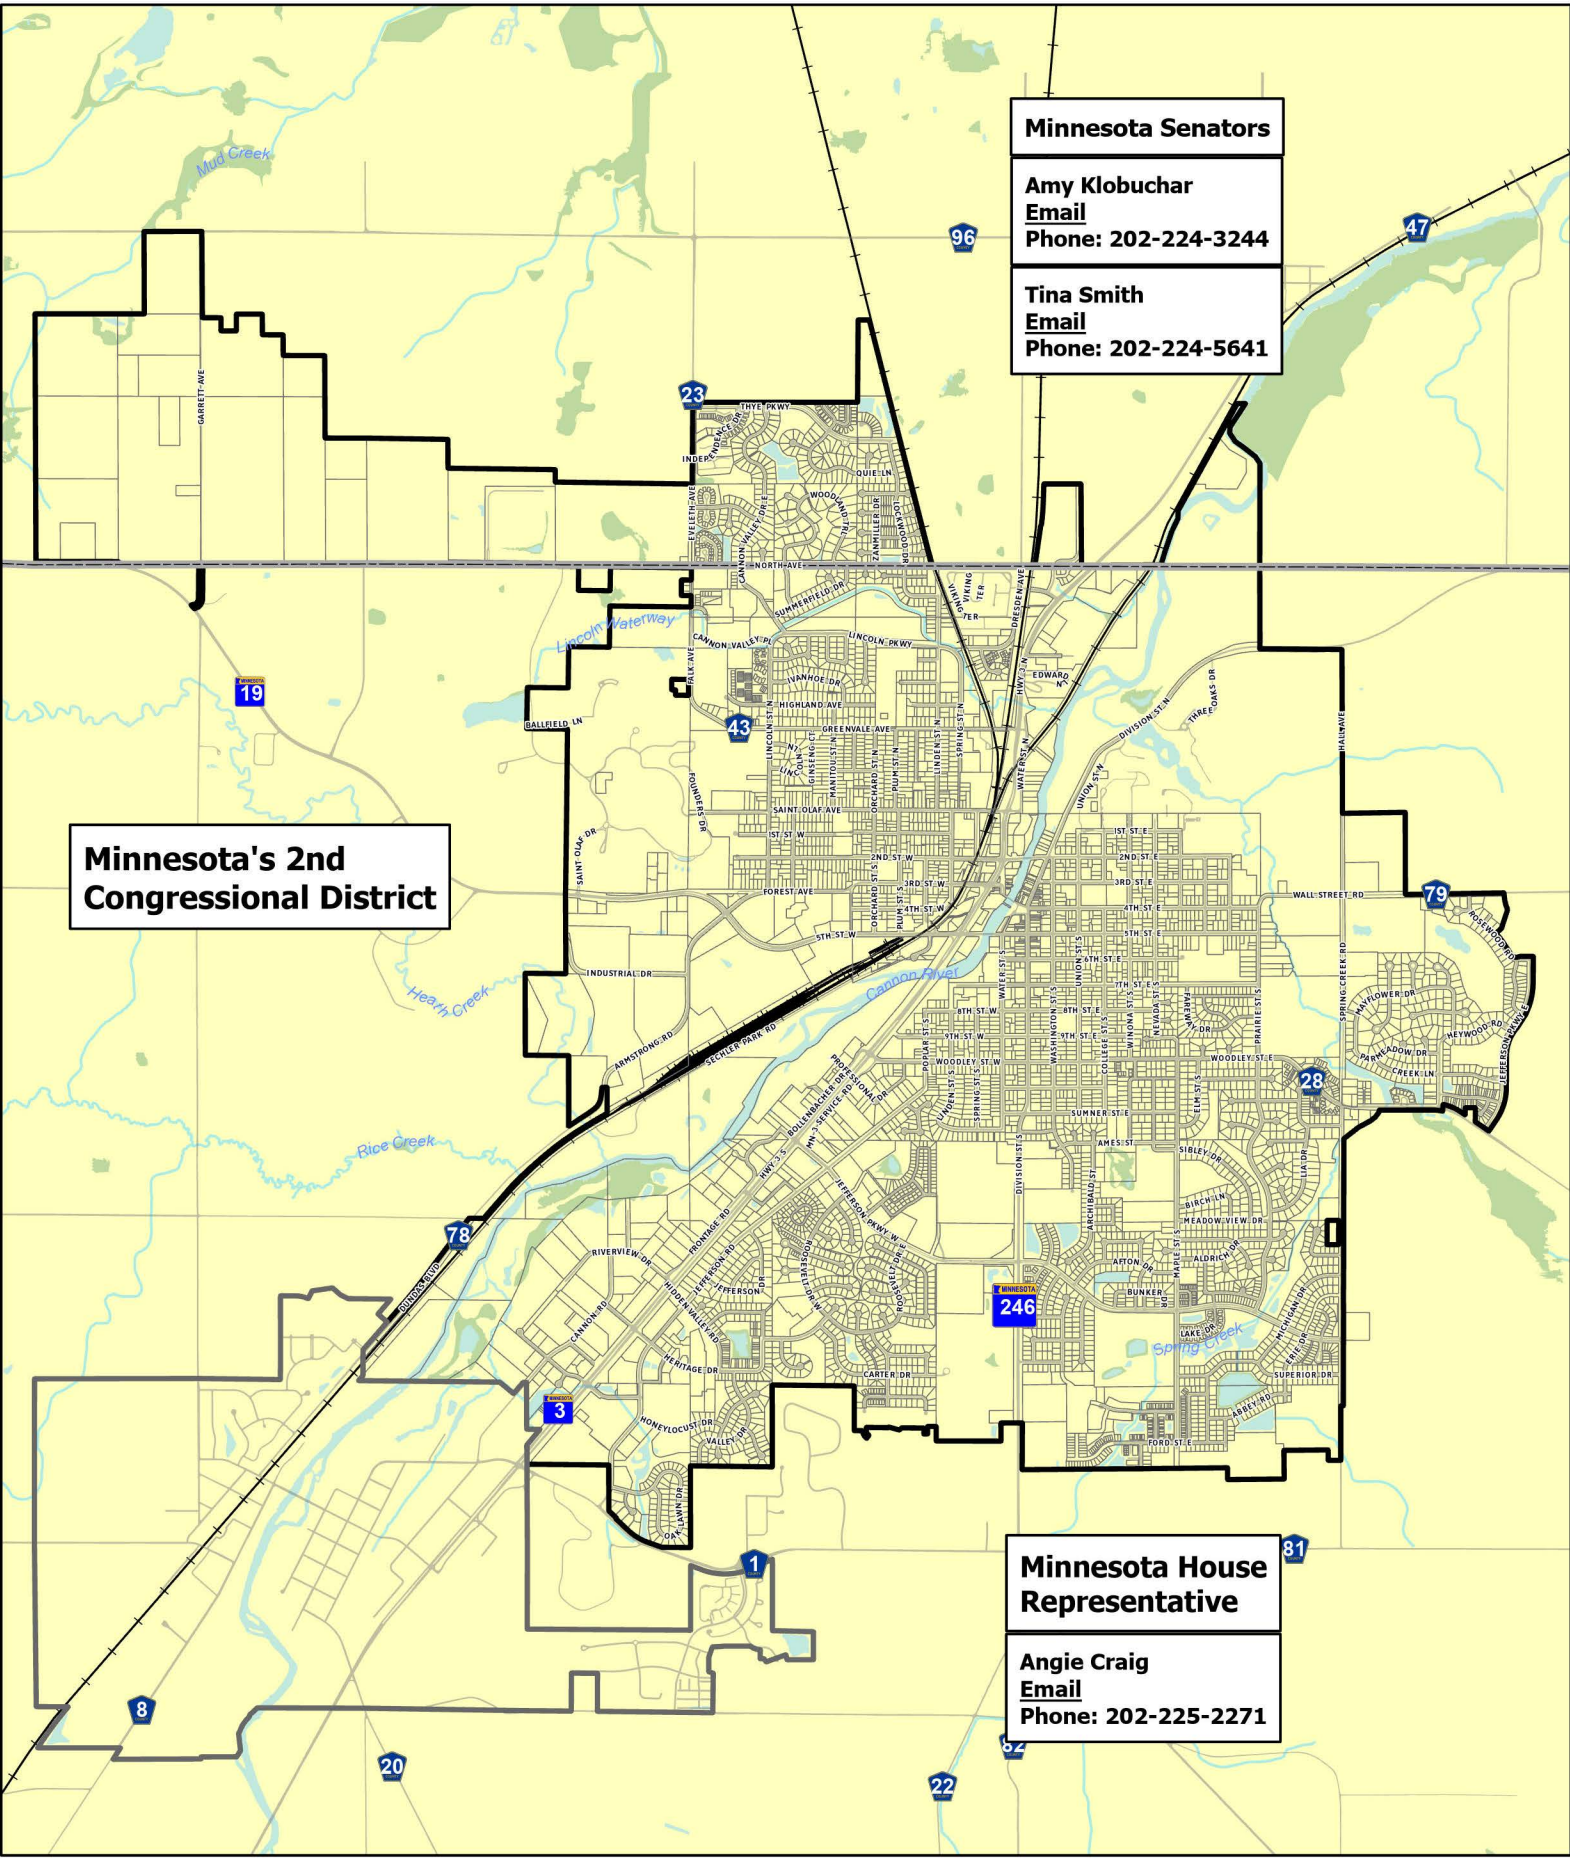

City of Northfield Federal Senate and House District Map

- Minnesota's 2nd Congressional District
- Boundaries
 - City of Northfield
 - City of Dundas
 - County Boundary

Minnesota Senators

Amy Klobuchar
Email
Phone: 202-224-3244